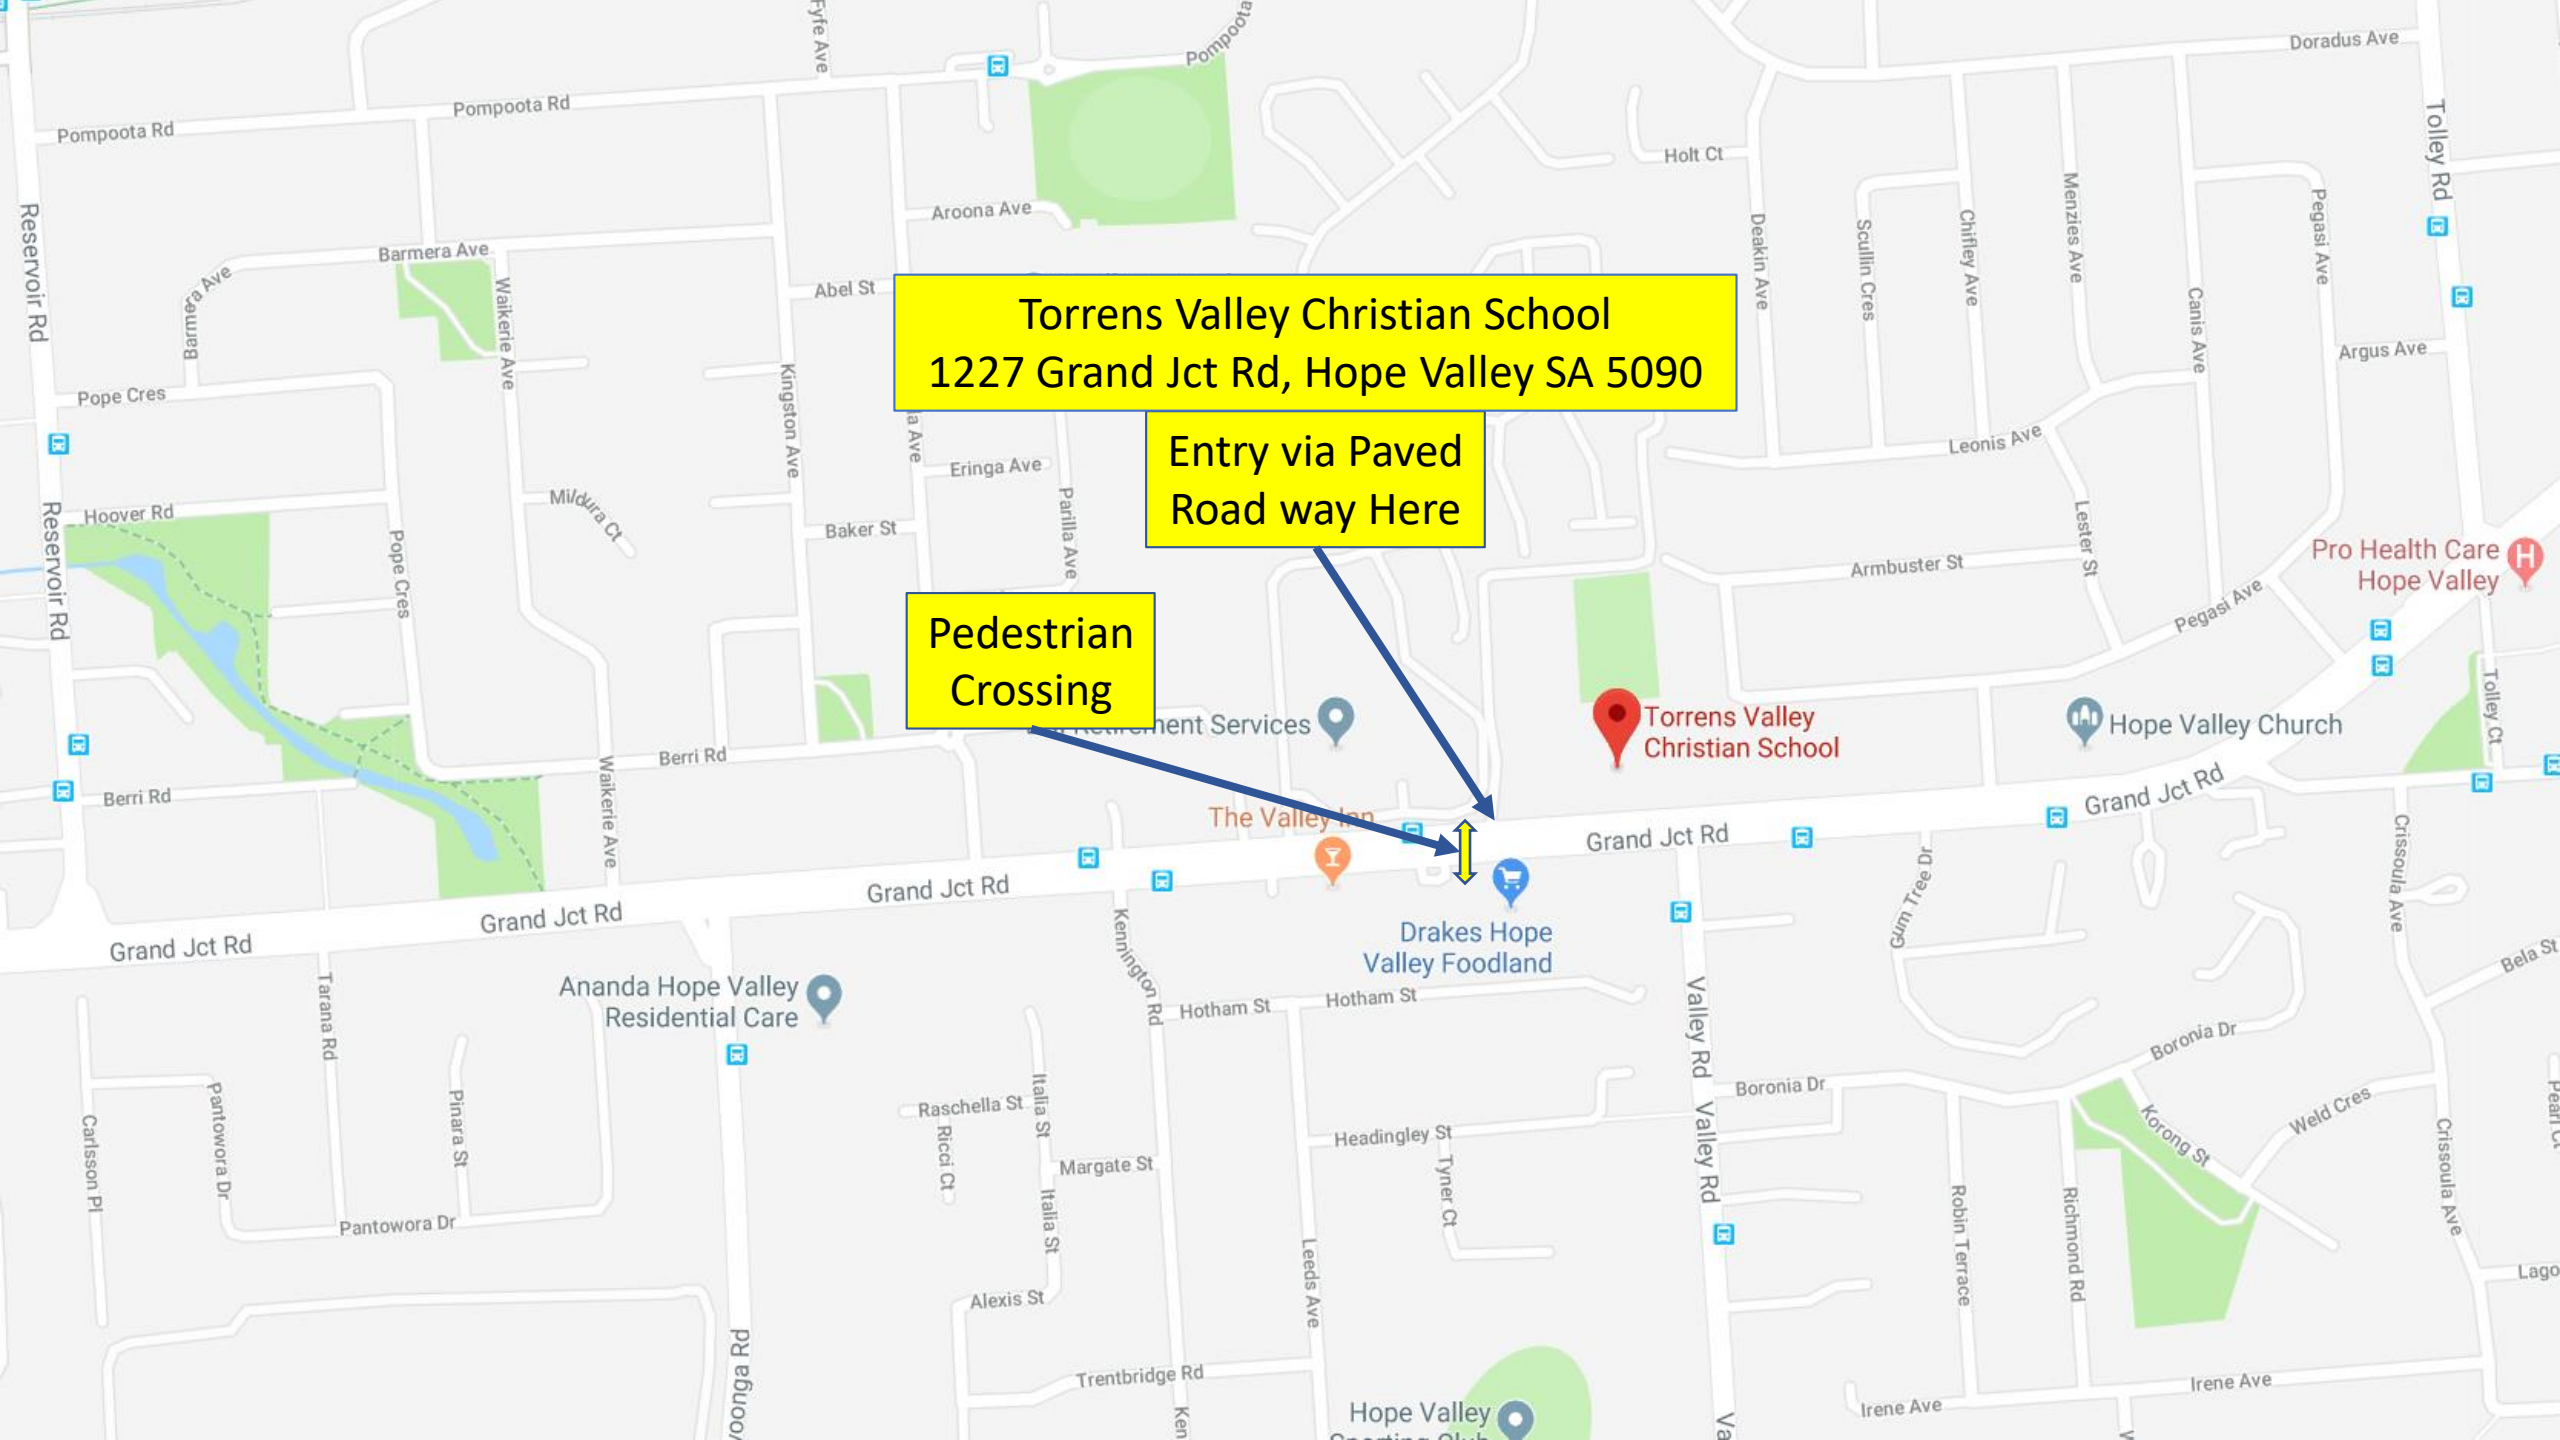

**Torrens Valley Christian School**  
1227 Grand Jct Rd, Hope Valley SA 5090

**Entry via Paved  
Road way Here**

**Pedestrian  
Crossing**

Carpark Entry Gate  
~~Call Guide on 0425 522 448~~  
If gate is locked

Paved Roadway Entry Here

Pedestrian Crossing